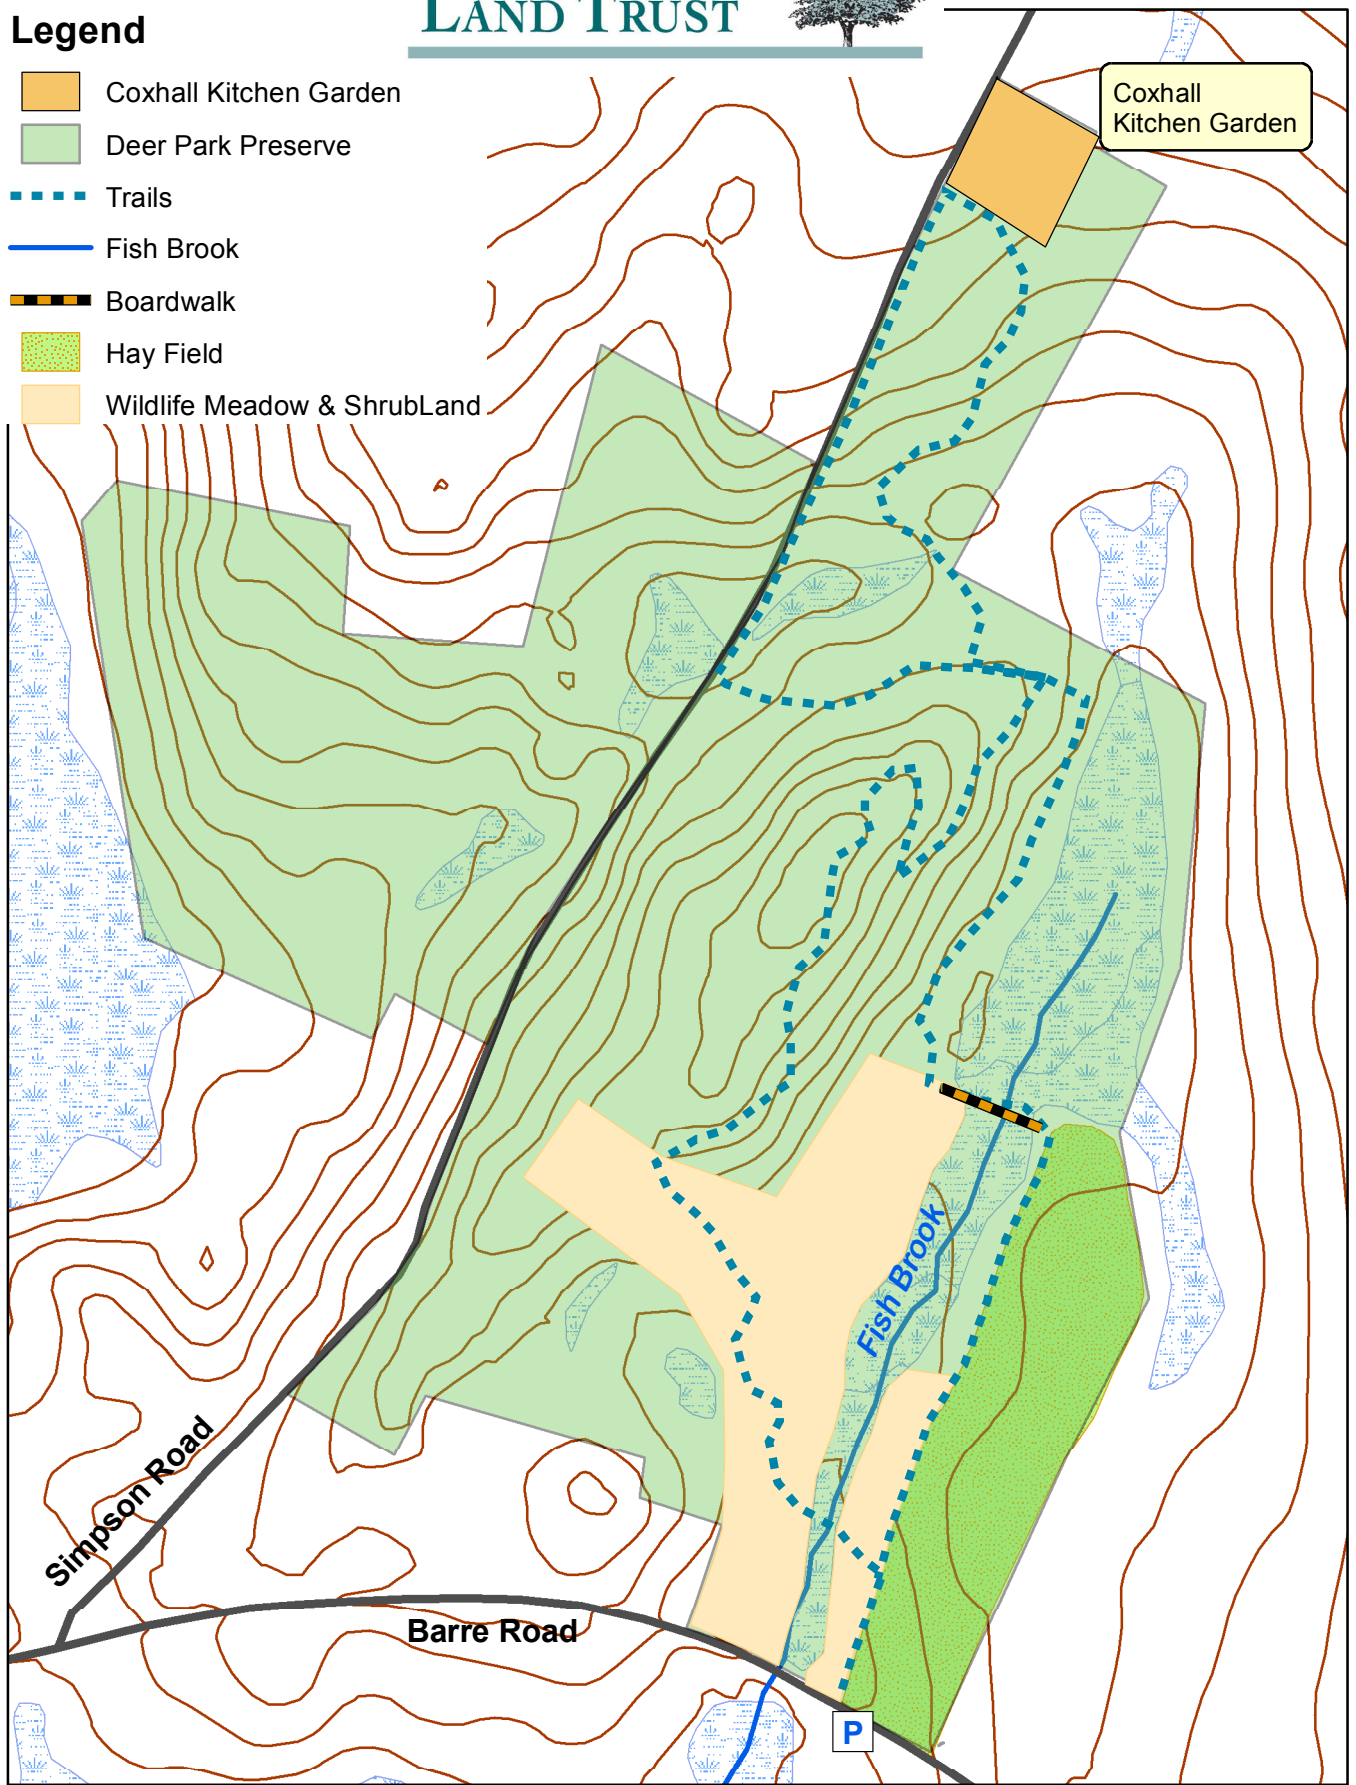

## Legend

- Coxhall Kitchen Garden
- Deer Park Preserve
- Trails
- Fish Brook
- Boardwalk
- Hay Field
- Wildlife Meadow & ShrubLand

Coxhall Kitchen Garden

500 Feet

Coxhall Kitchen Garden  
and Deer Park Preserve  
Hardwick, MA