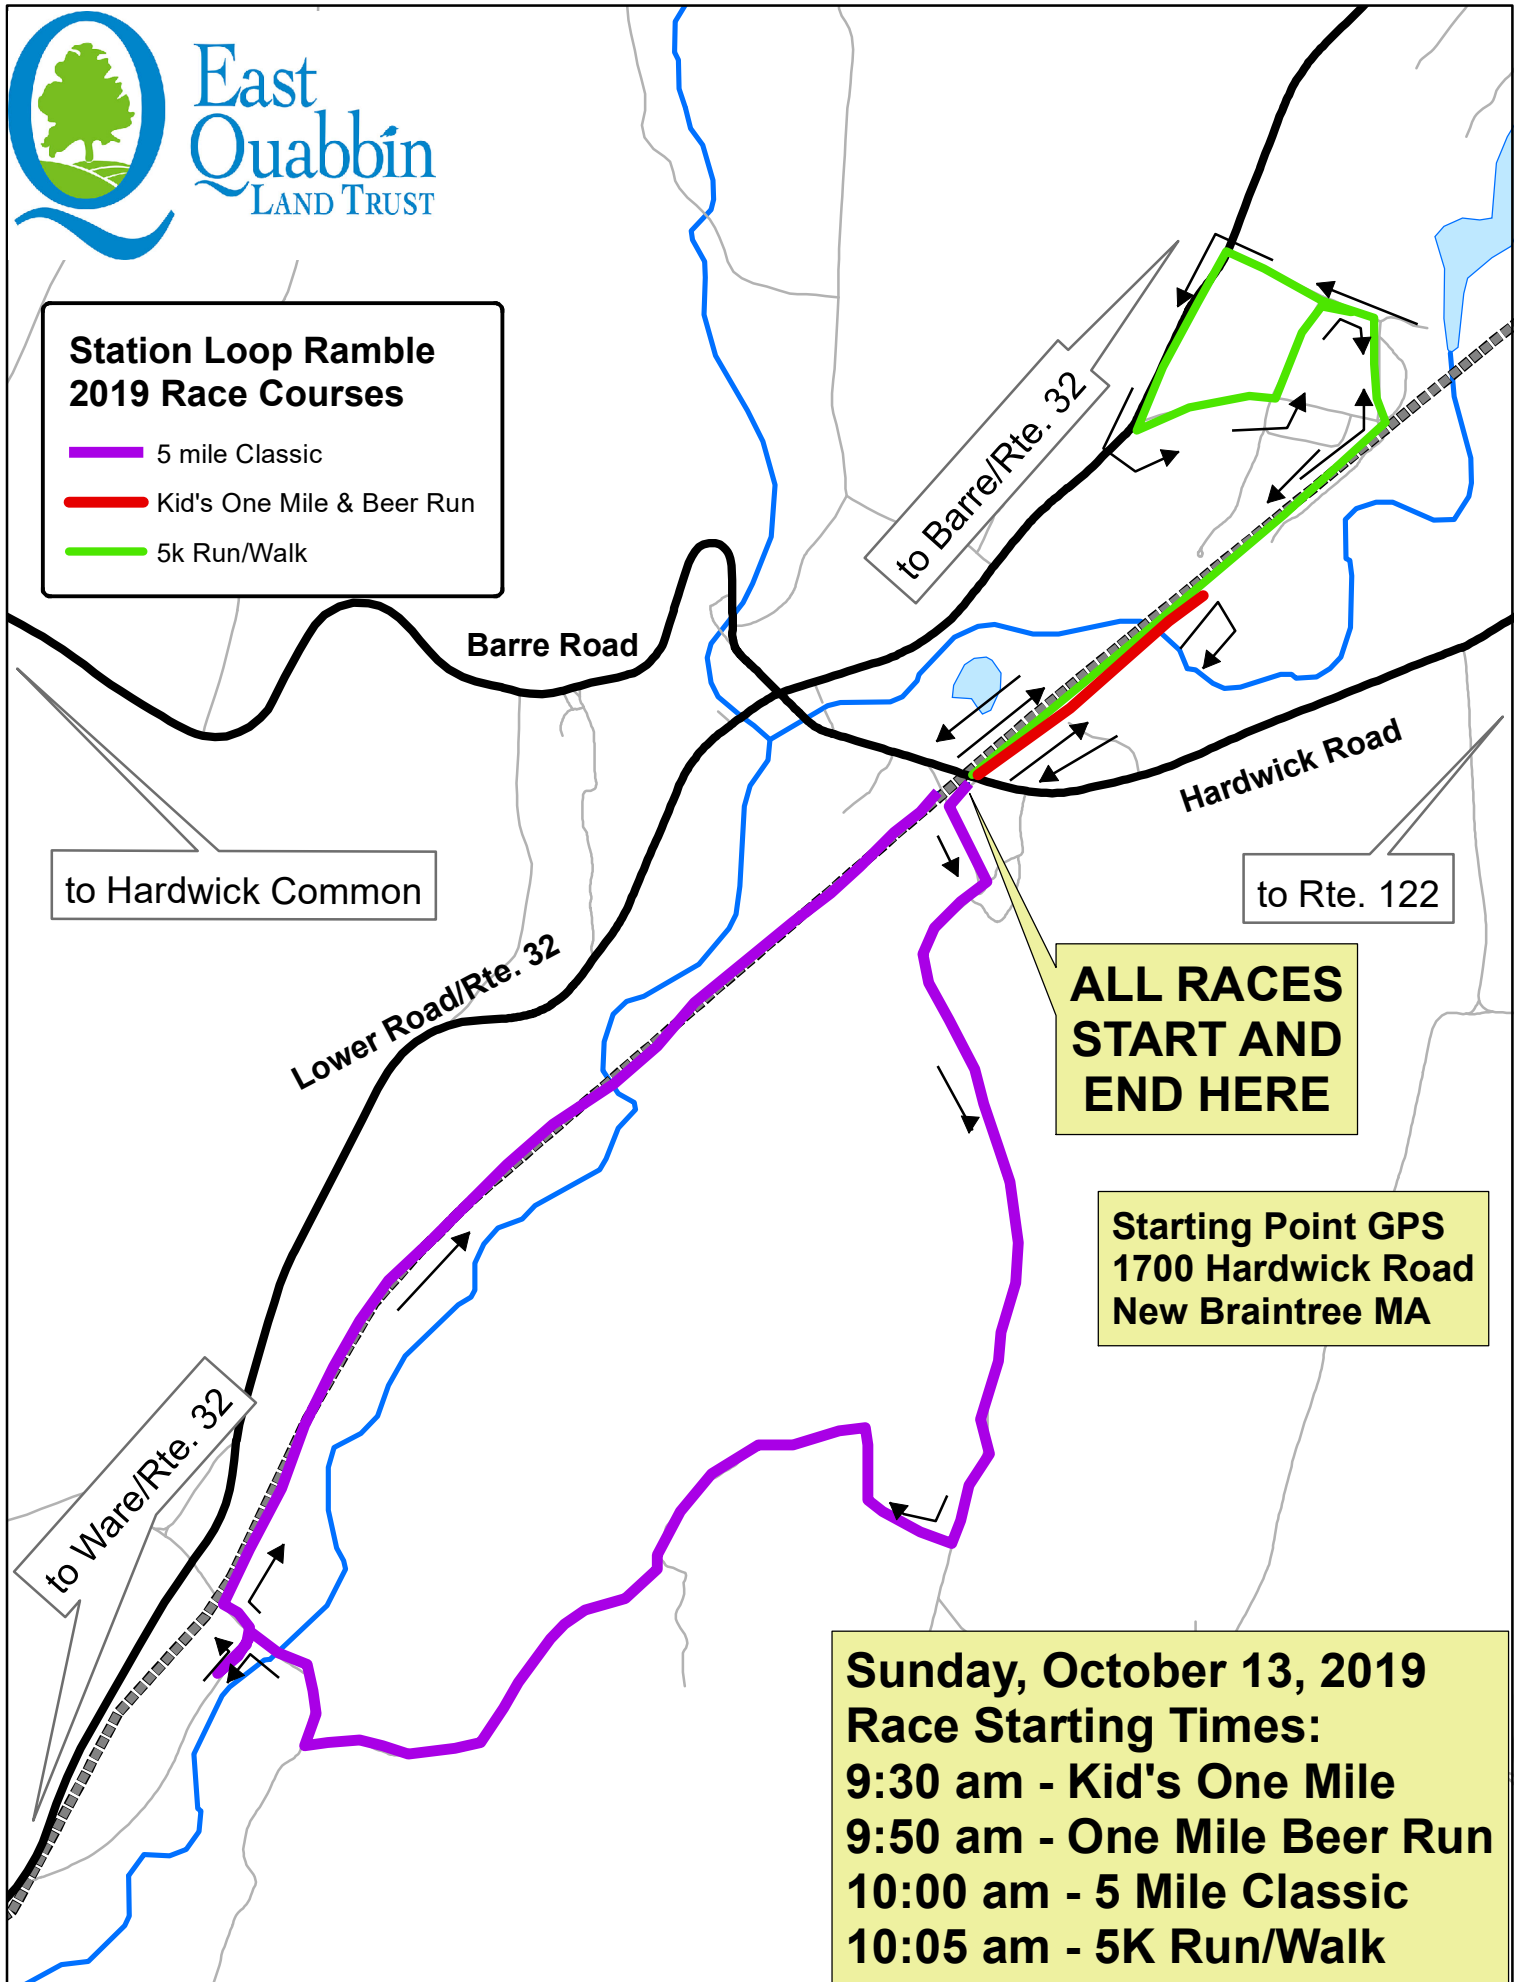

**Station Loop Ramble
2019 Race Courses**

-  5 mile Classic
-  Kid's One Mile & Beer Run
-  5k Run/Walk

**ALL RACES
START AND
END HERE**

**Starting Point GPS
1700 Hardwick Road
New Braintree MA**

**Sunday, October 13, 2019
Race Starting Times:
9:30 am - Kid's One Mile
9:50 am - One Mile Beer Run
10:00 am - 5 Mile Classic
10:05 am - 5K Run/Walk**