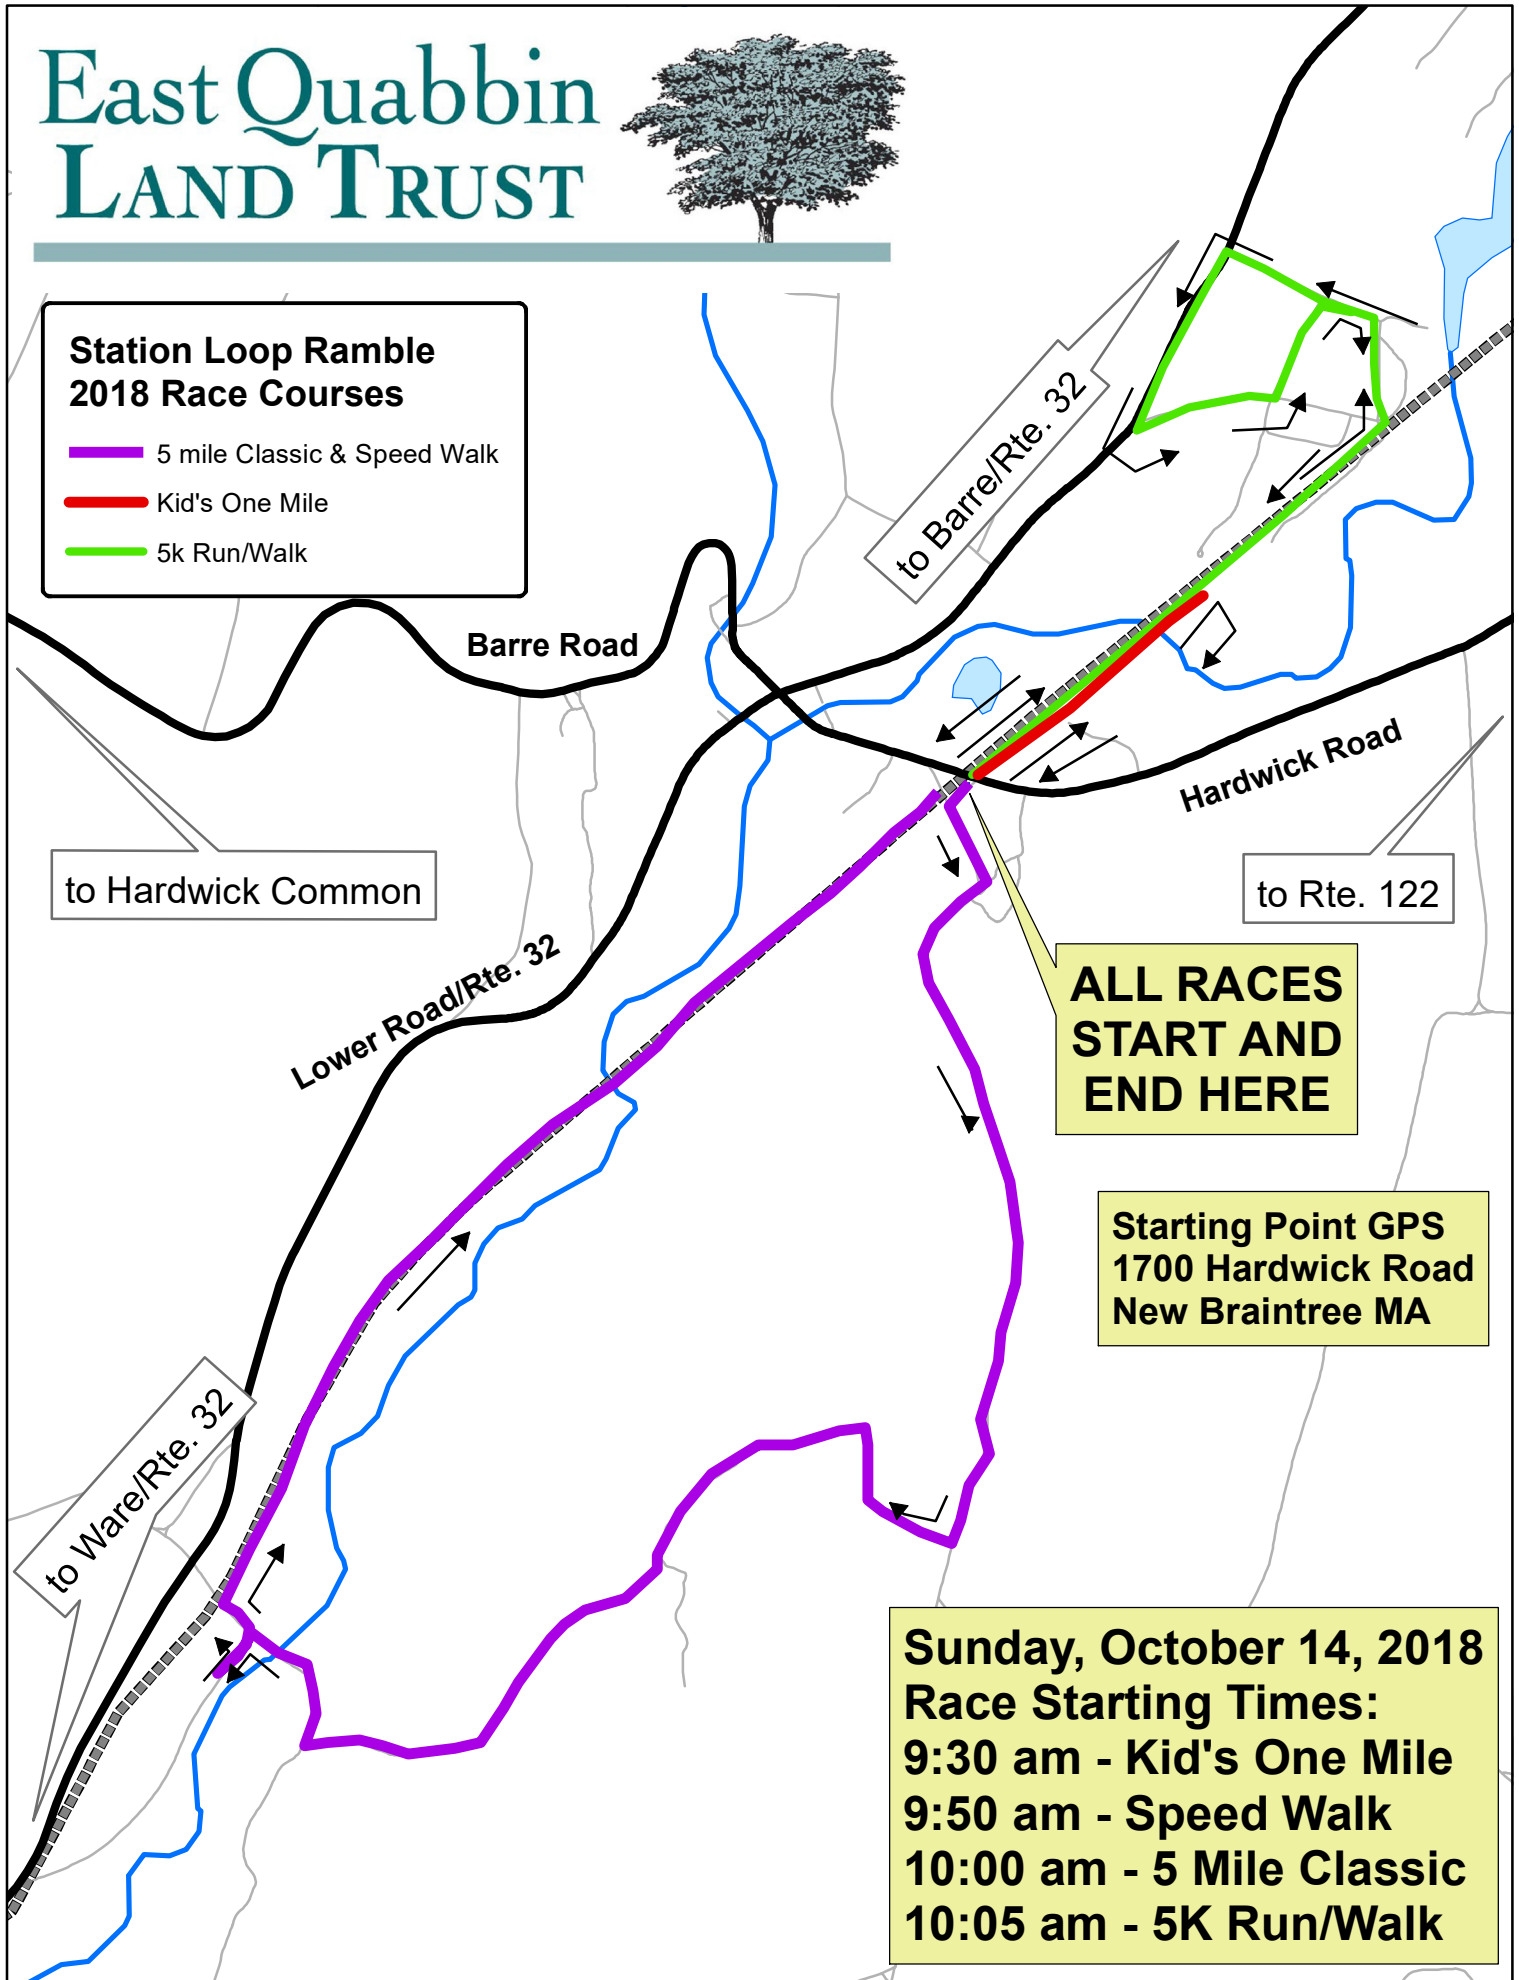

East Quabbin LAND TRUST

Station Loop Ramble 2018 Race Courses

-  5 mile Classic & Speed Walk
-  Kid's One Mile
-  5k Run/Walk

**ALL RACES
START AND
END HERE**

**Starting Point GPS
1700 Hardwick Road
New Braintree MA**

**Sunday, October 14, 2018
Race Starting Times:
9:30 am - Kid's One Mile
9:50 am - Speed Walk
10:00 am - 5 Mile Classic
10:05 am - 5K Run/Walk**